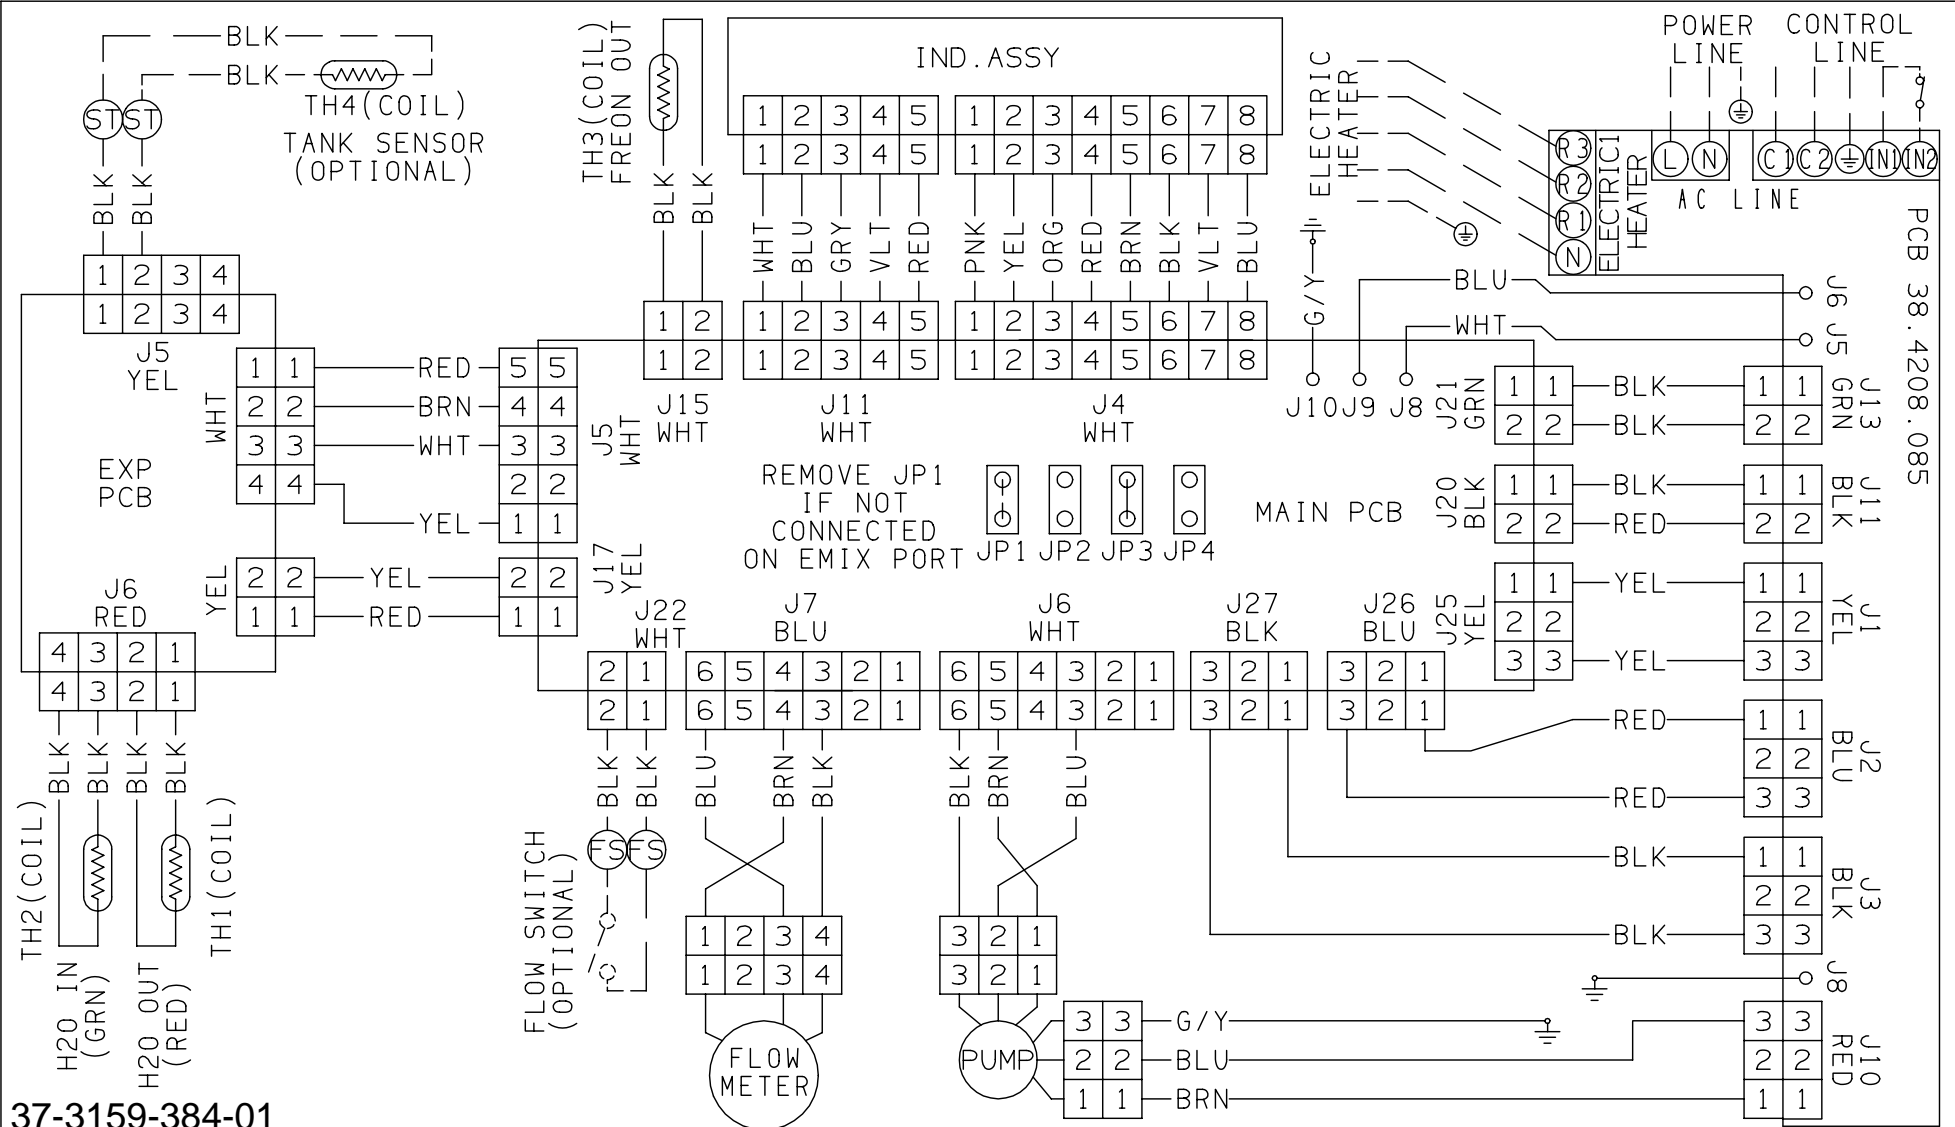

# ELECTRIC WIRING DIAGRAM / SCHEMA ELETTRICO EMIX V1-387135030

ELECTRIC WIRING DIAGRAM

37-3159-384-01